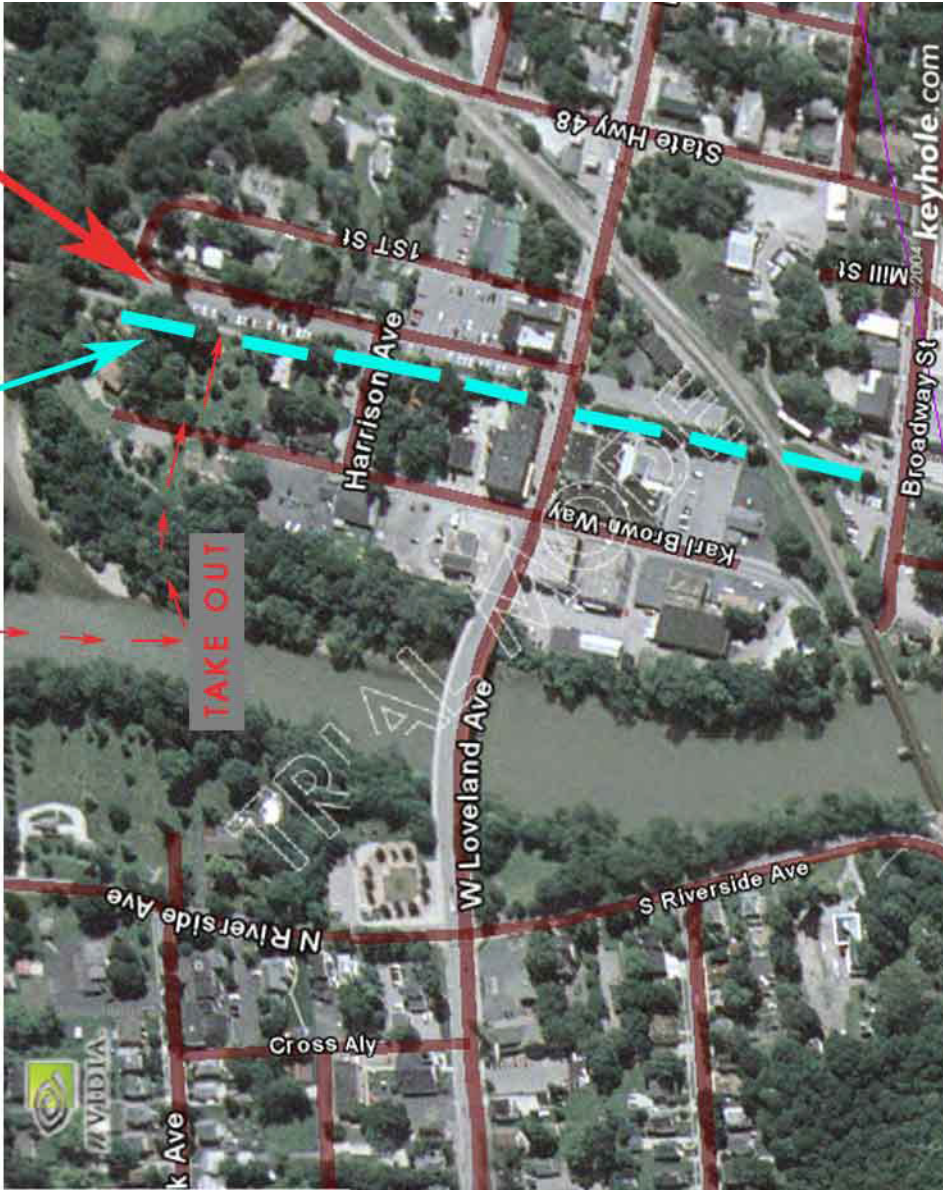

NISBET PARK
PARKING

BIKE TRAIL

TAKE OUT

ABOUT 3 MILES TO THIS POINT

EXIT OFF OF I-275
EAST OF I-71,
LOVELAND - INDIAN HILL (EXIT #

keyhole.com

keyhole.com